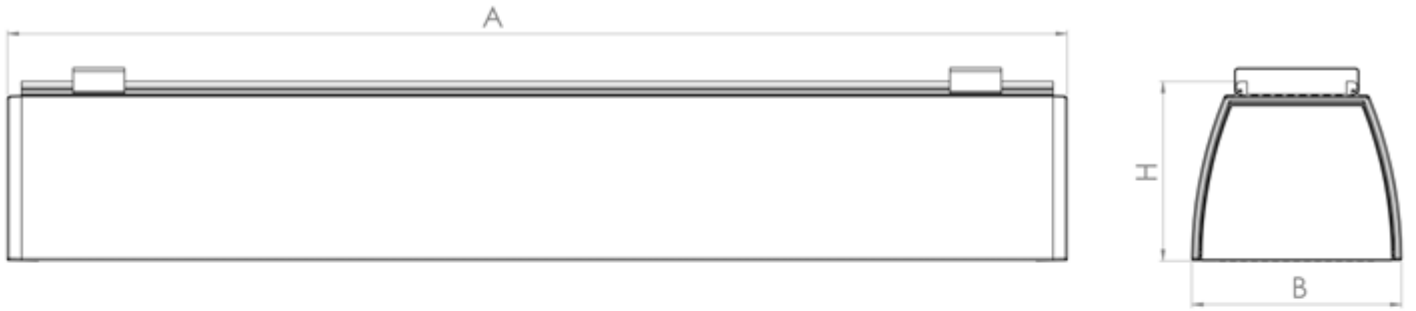

Length (mm)

	A	B	H
STANDART	1140	81,5	69,5
STANDART	2280	81,5	69,5