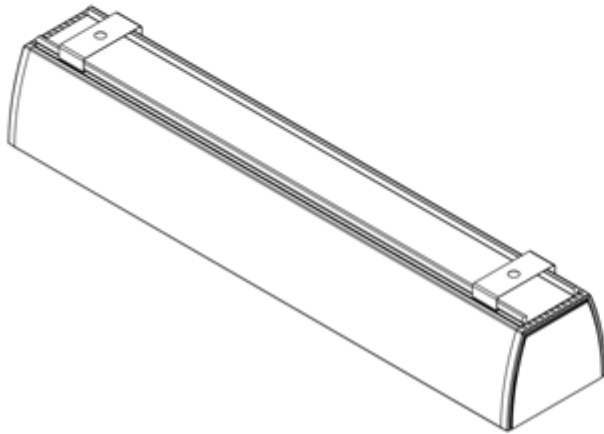

Length (mm)

	A	B	H
STANDART	1140	81,5	69,5
STANDART	2280	81,5	69,5