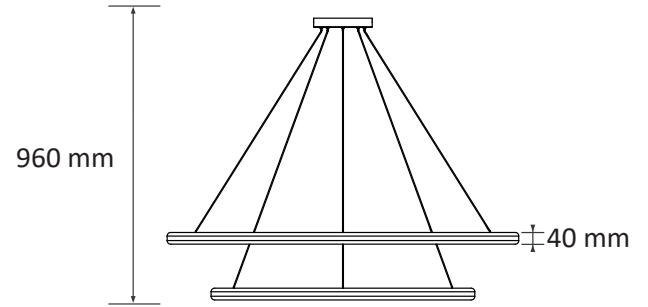

24V DC

Extruded aluminium body with electrostatic powder coated,  
High efficiency silicone opal diffuser,  
Effective thermal design,  
50.000 hours Led lifetime,  
Special length and design options,  
Please inquire for optional power values.

Consuming Power Tüketim Gücü	44W (A1 : Ø600mm A2 : Ø900mm)	60W (A1 : Ø900mm A2 : Ø1200mm)
Light Source Işık Kaynağı	MIDPOWER SMD LED	
Color Temperature Renk Sıcaklığı	2700K 3000K 4000K	5000K 6500K
Luminaire Output Lumen Armatür Çıkış Akısı	2530lm	3450lm
Efficiency Verimlilik	57,5lm/W	
Power Factor Güç Faktörü	Pf>90	
Weight Ağırlık	1,60 Kg	2,00 Kg